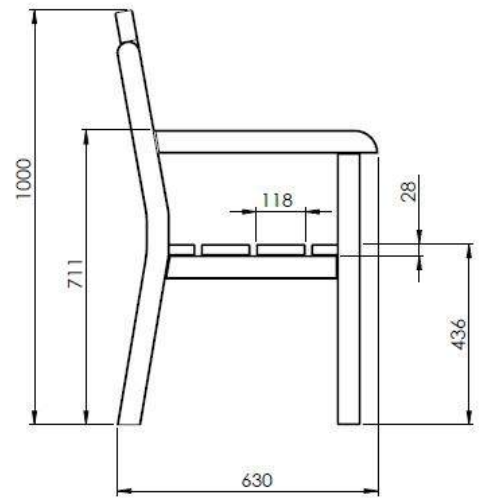

# Double bench

Item code: 253070

EAN: 4752072530706

Material	Product	Treatment	Pallet	Pieces on truck
Pine / Spruce  The mark of responsible forestry	1pc  27 kg 	  	10pcs  280 kg 	400pcs 